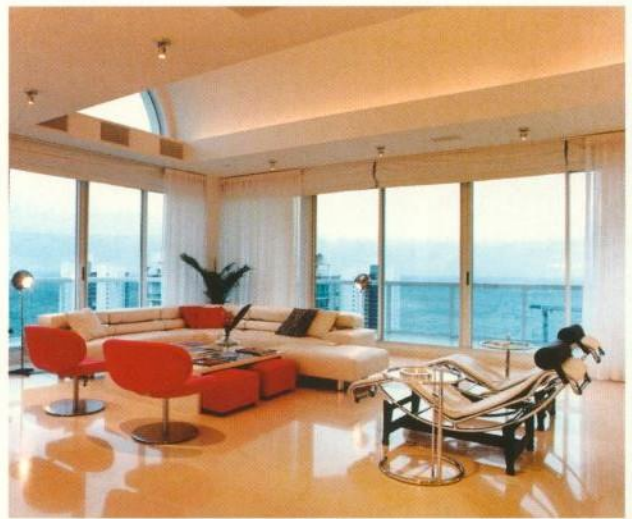

The lounge area achieves a simple, yet color-rich harmony using Giorgio Saporiti's low-profile "Rialto" sectional with two Capellini "Sunset" swiveling chairs – capitalizing on the high-rise views of the ocean.